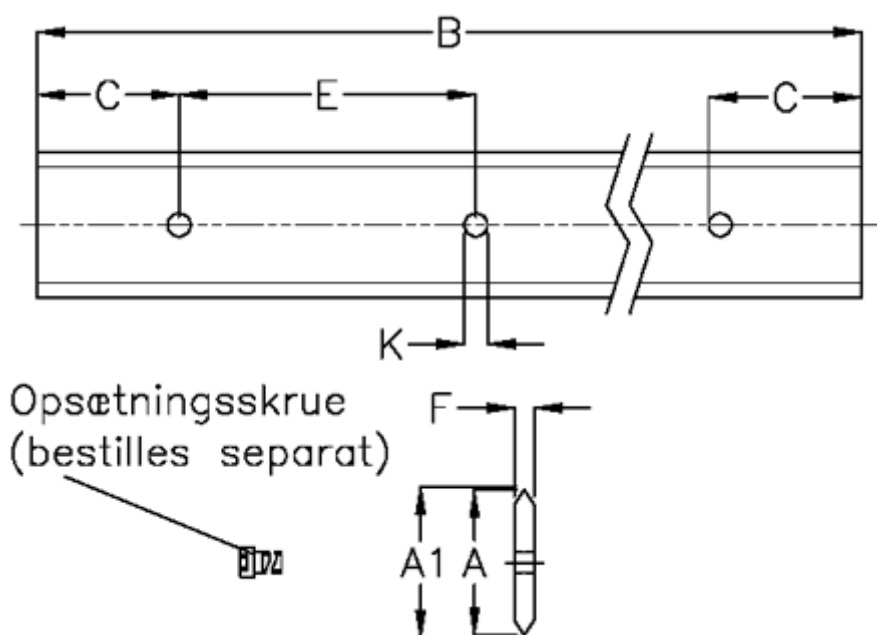

Data Sheet

Article number: 059123896

Description: Hepco SL2 spacer slide
SS S 35-896

Measures

A = 35
A1 = 35.81
B = 896
C = 43.0
E = 90
F = 4.7
For bearing = 25
For screw = M6x16

K = 7.0
Weight kg/1000 = 1300